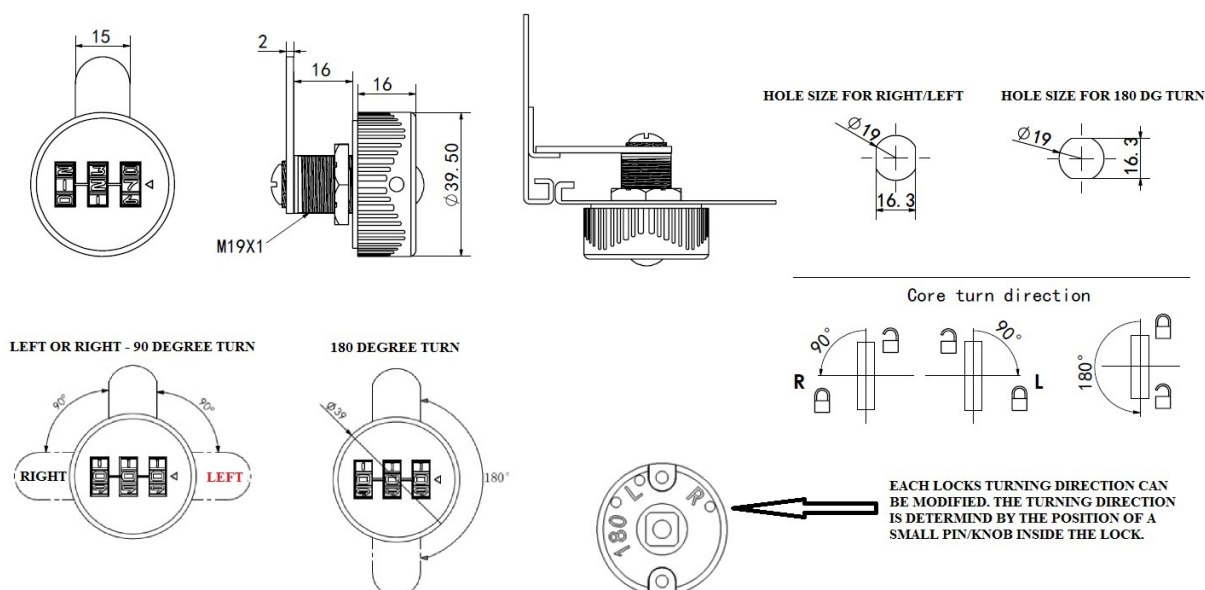

PRODUCT SHEET

Description:

Combi. Cam Lock "Jacks", 90DG, LH, $\varnothing 19 \times 16 \text{mm}$, CPL, Cam A04

Item number:

14.08.210-5

Units	Box	Carton	HS Code	Barcode
Pcs.	10	100	8301300000	
				5704866498883